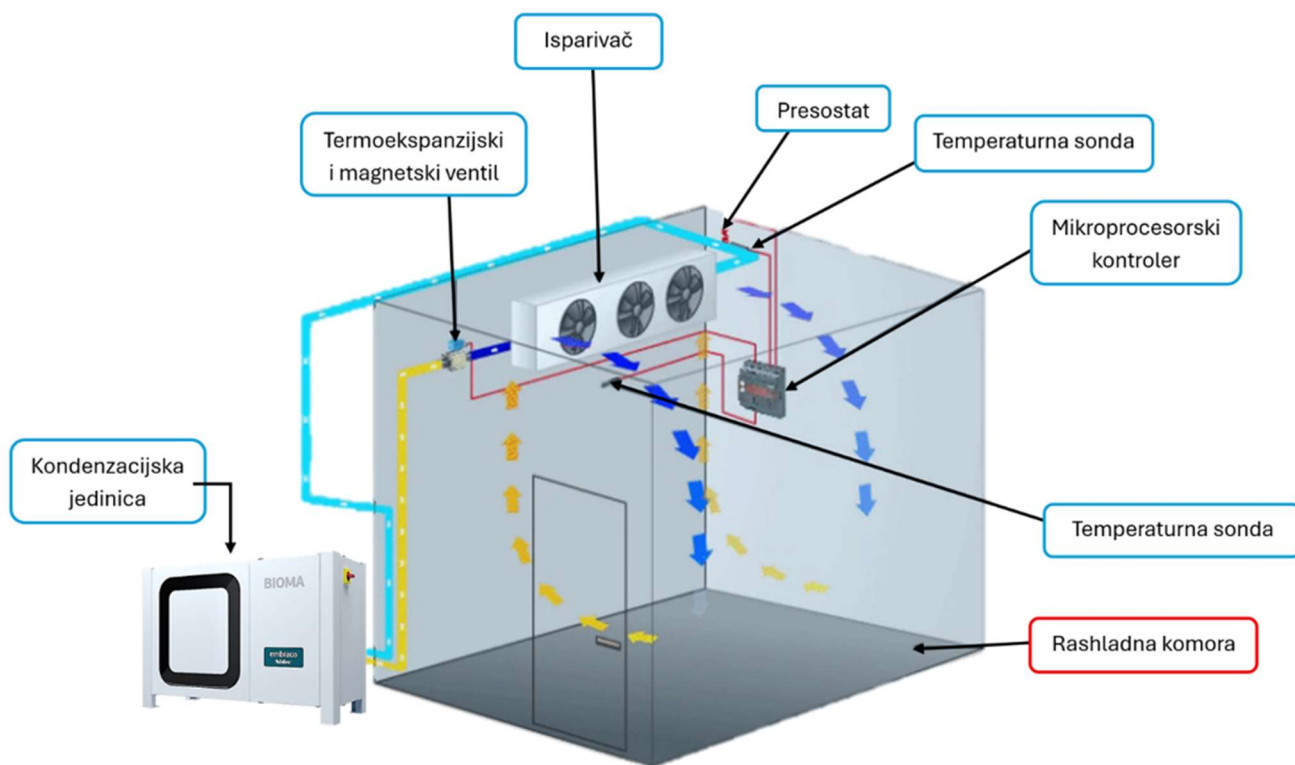

Danfoss

Castel
Italian technology

dixell
COPELAND