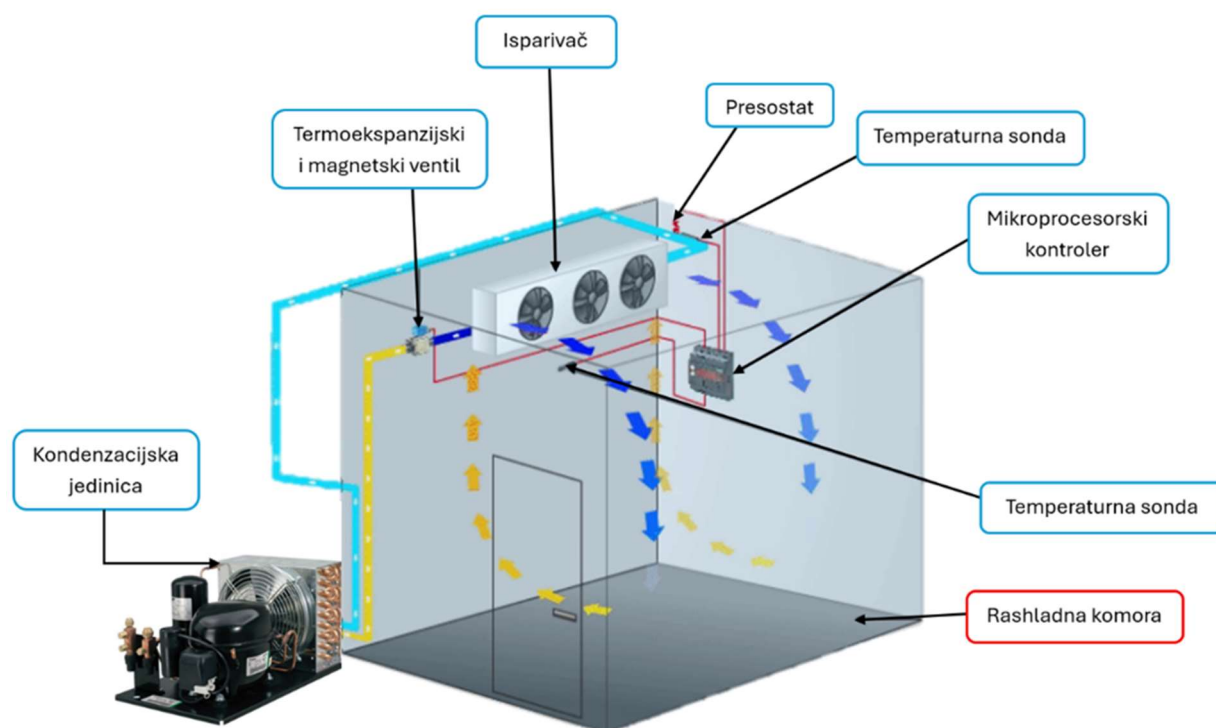

Danfoss

Castel
Italian technology

dixell
COPELAND

eliwell
by Schneider Electric