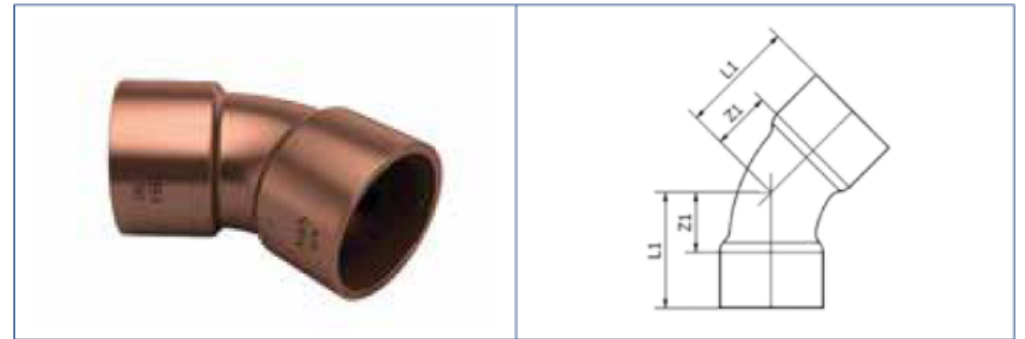

K5041 Elbow 45°

Code	Size	L1	Z1
K5041003000000	3/8"	16	9
K5041004000000	1/2"	17	8.5
K5041005000000	5/8"	19.5	9
K5041006000000	3/4"	21.5	9
K5041007000000	7/8"	25.5	10
K5041009000000	1 1/8"	27	11.5
K5041011000000	1 3/8"	39	19
K5041013000000	1 5/8"	43	23
K5041017000000*	2 1/8"	70.7	44.7