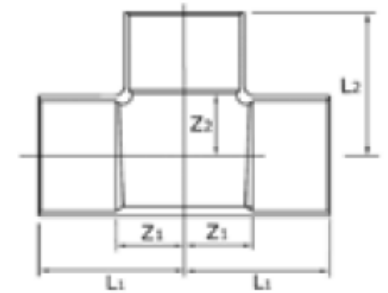

## K5130 Tee Equal

Code	Size	L1	L2	Z1	Z2
K5130003003003	3/8"	14.5	14.5	7.5	7.5
K5130004004004	1/2"	18	18	9.5	9.5
K5130005005005	5/8"	22	22	11.5	11.5
K5130006006006	3/4"	26	26	13.5	13.5
K5130007007007	7/8"	30.5	30.5	15	15
K5130009009009	1 1/8"	36	36	20.5	20.5
K5130011011011	1 3/8"	44	44	24	24
K5130013013013	1 5/8"	48	48	28	28
K5130017017017	2 1/8"	53	53	33	33