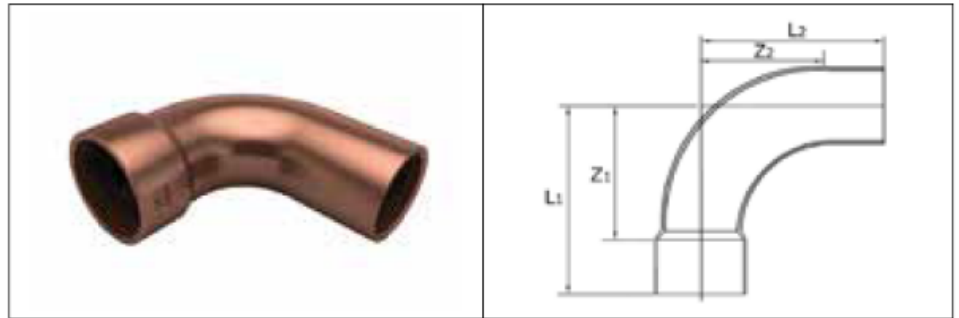

**K5001**  
**Street Elbow 90°**

Code	Size	L1	L2	Z1	Z2
K5001003000000	3/8"	19	23.5	12	14.5
K5001004000000	1/2"	28	28	19.5	17.5
K5001005000000	5/8"	29	33	18.5	20.5
K5001006000000	3/4"	39.5	40.5	27	26
K5001007000000	7/8"	45	48.5	29.5	31
K5001009000000	1 1/8"	53.5	55.5	38	38
K5001011000000	1 3/8"	67	71	47	49
K5001013000000	1 5/8"	86	86	66	64
K5001017000000	2 1/8"	134	134	108	106