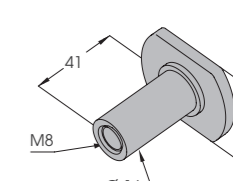

M 8H

M 10H

M 12H

Packing **300 pz / box**
Colour **E F**